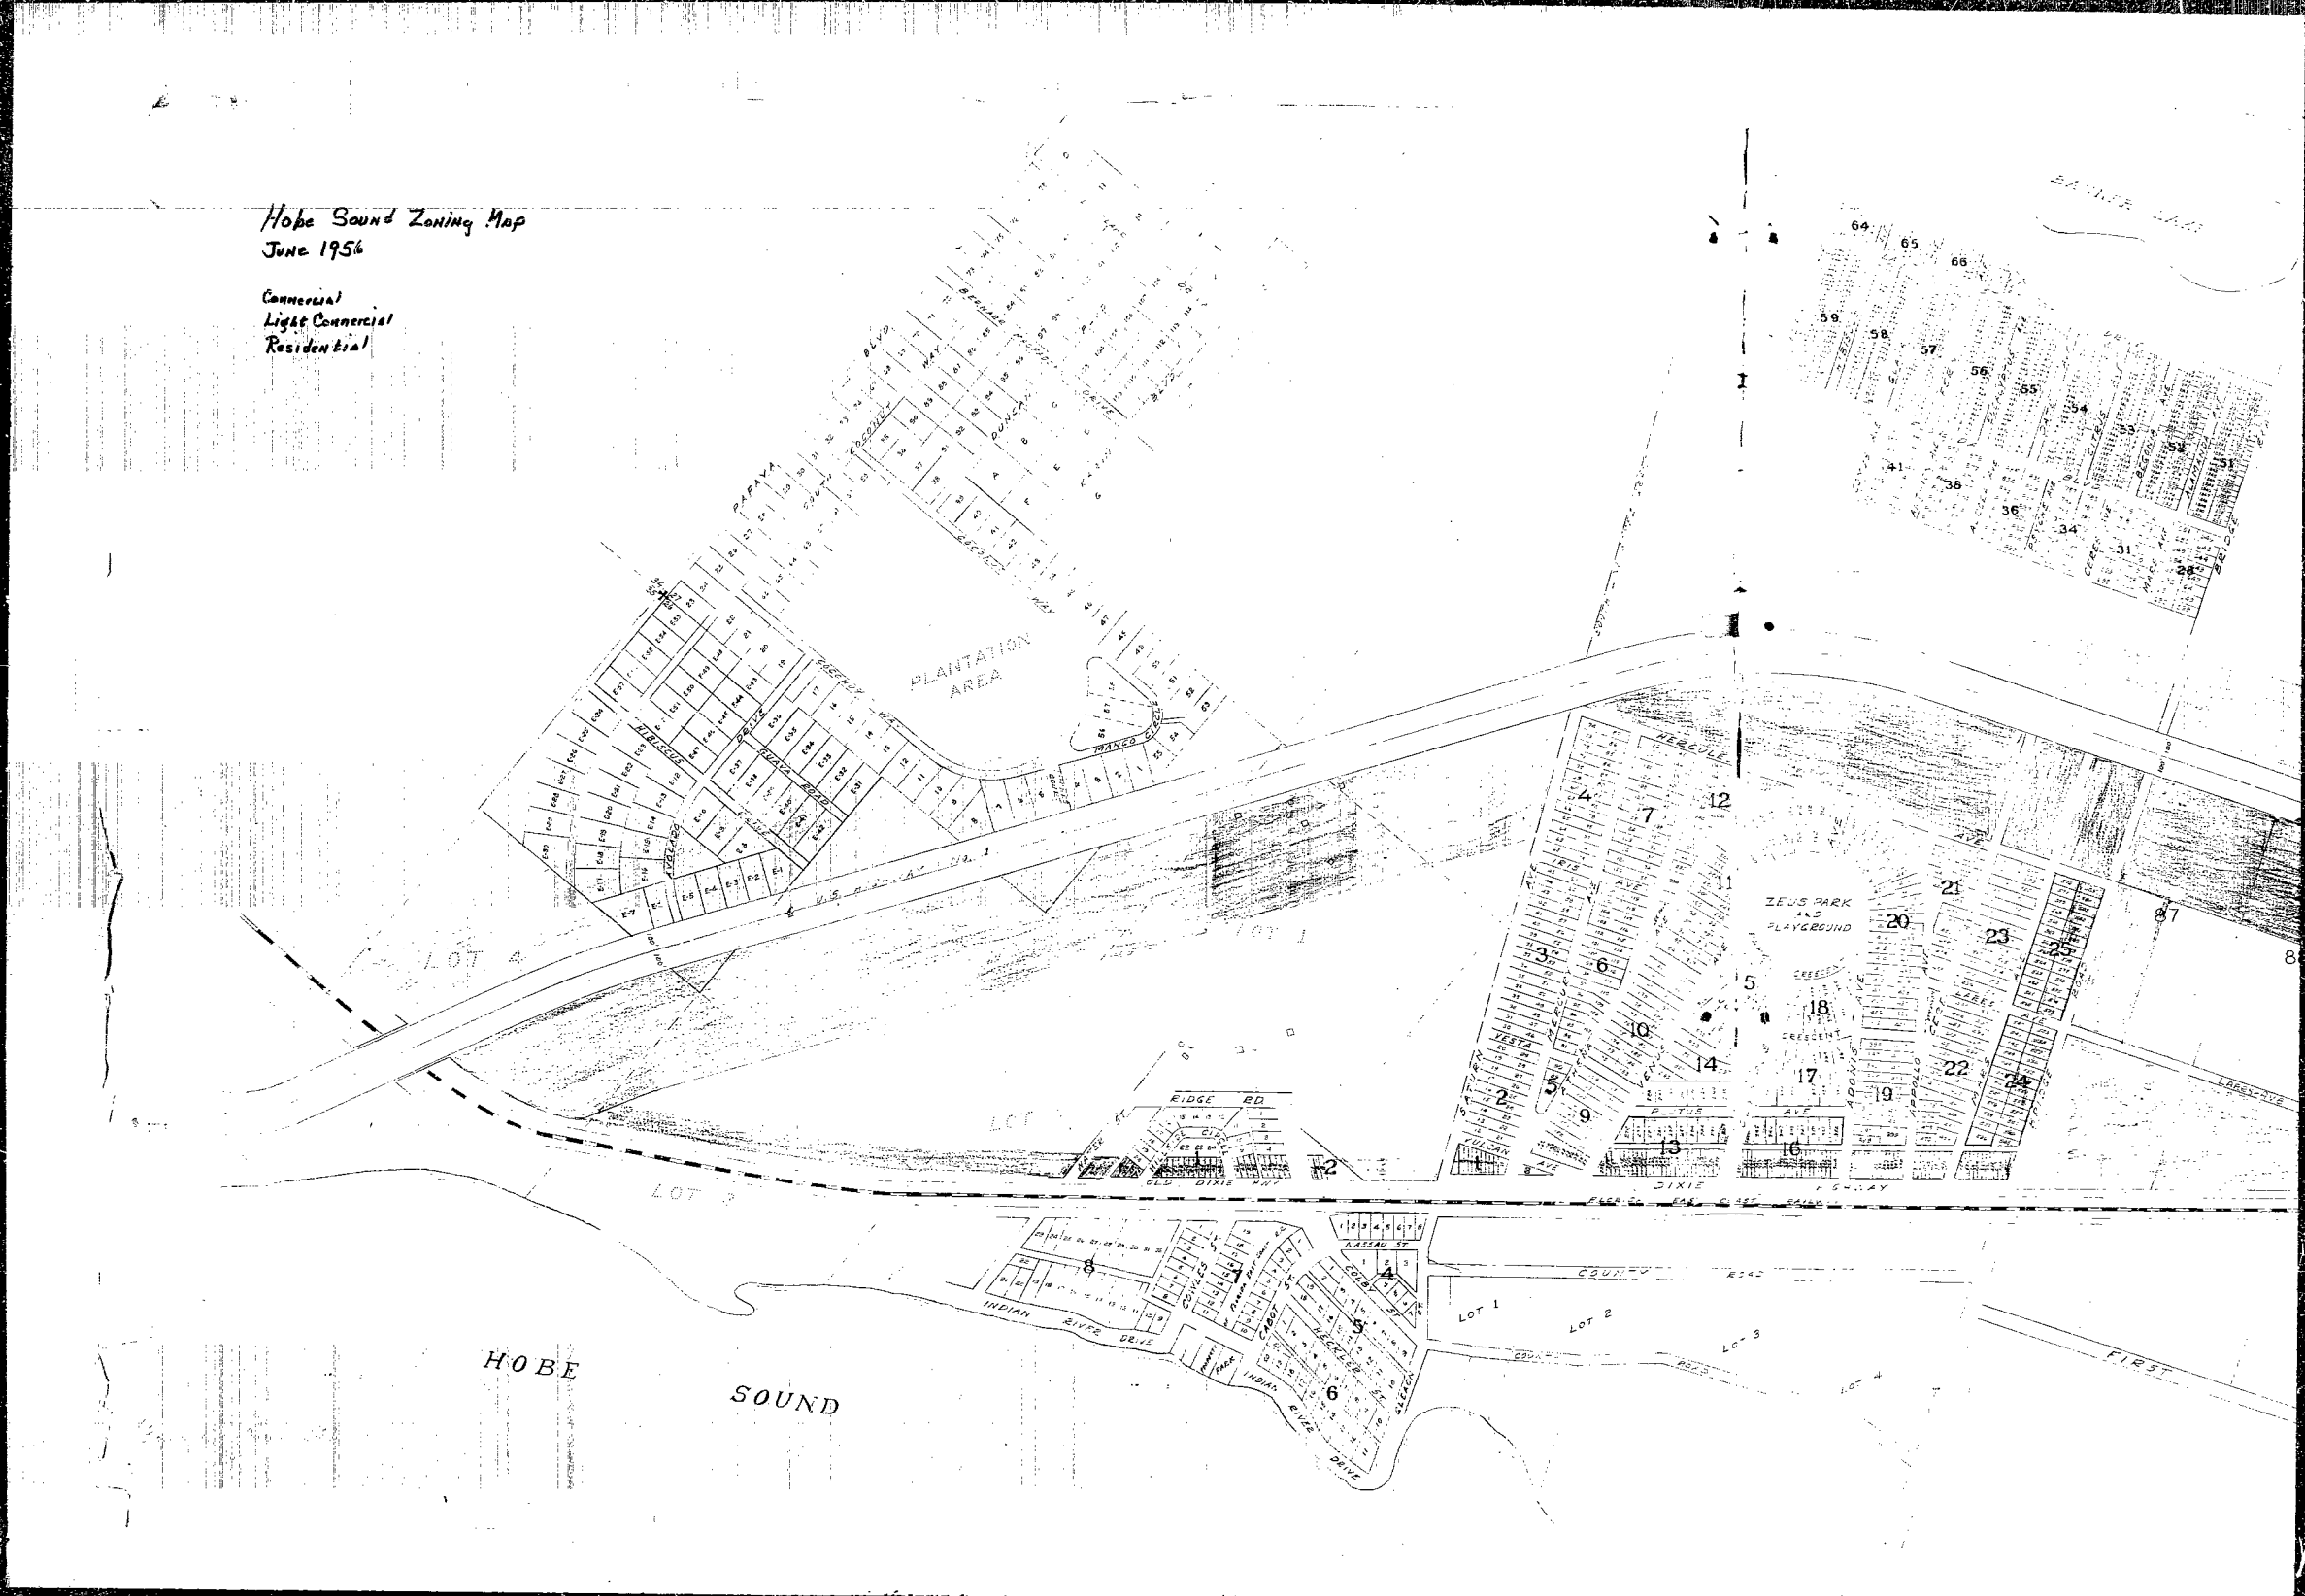

HOBE SOUND ZONING MAP

MARTIN COUNTY, FLORIDA.

SCALE 1"=200'

JUNE, 1956

STAFFORD 310.2
21 - 1956
1:1000
1:1000

Hope Sound Zoning Map
June 1956

Commercial
Light Commercial
Residential

NORTH HOPE SOUND AND
JUPITER ISLAND 2, FLORIDA

THURSDAY, MAY 1, 1968

Hope Sound

6-8

NORTH HOBE SOUND AND
 JUPITER ISLAND, FLORIDA
 (NORTH HALF)

Hole Saw
 6A