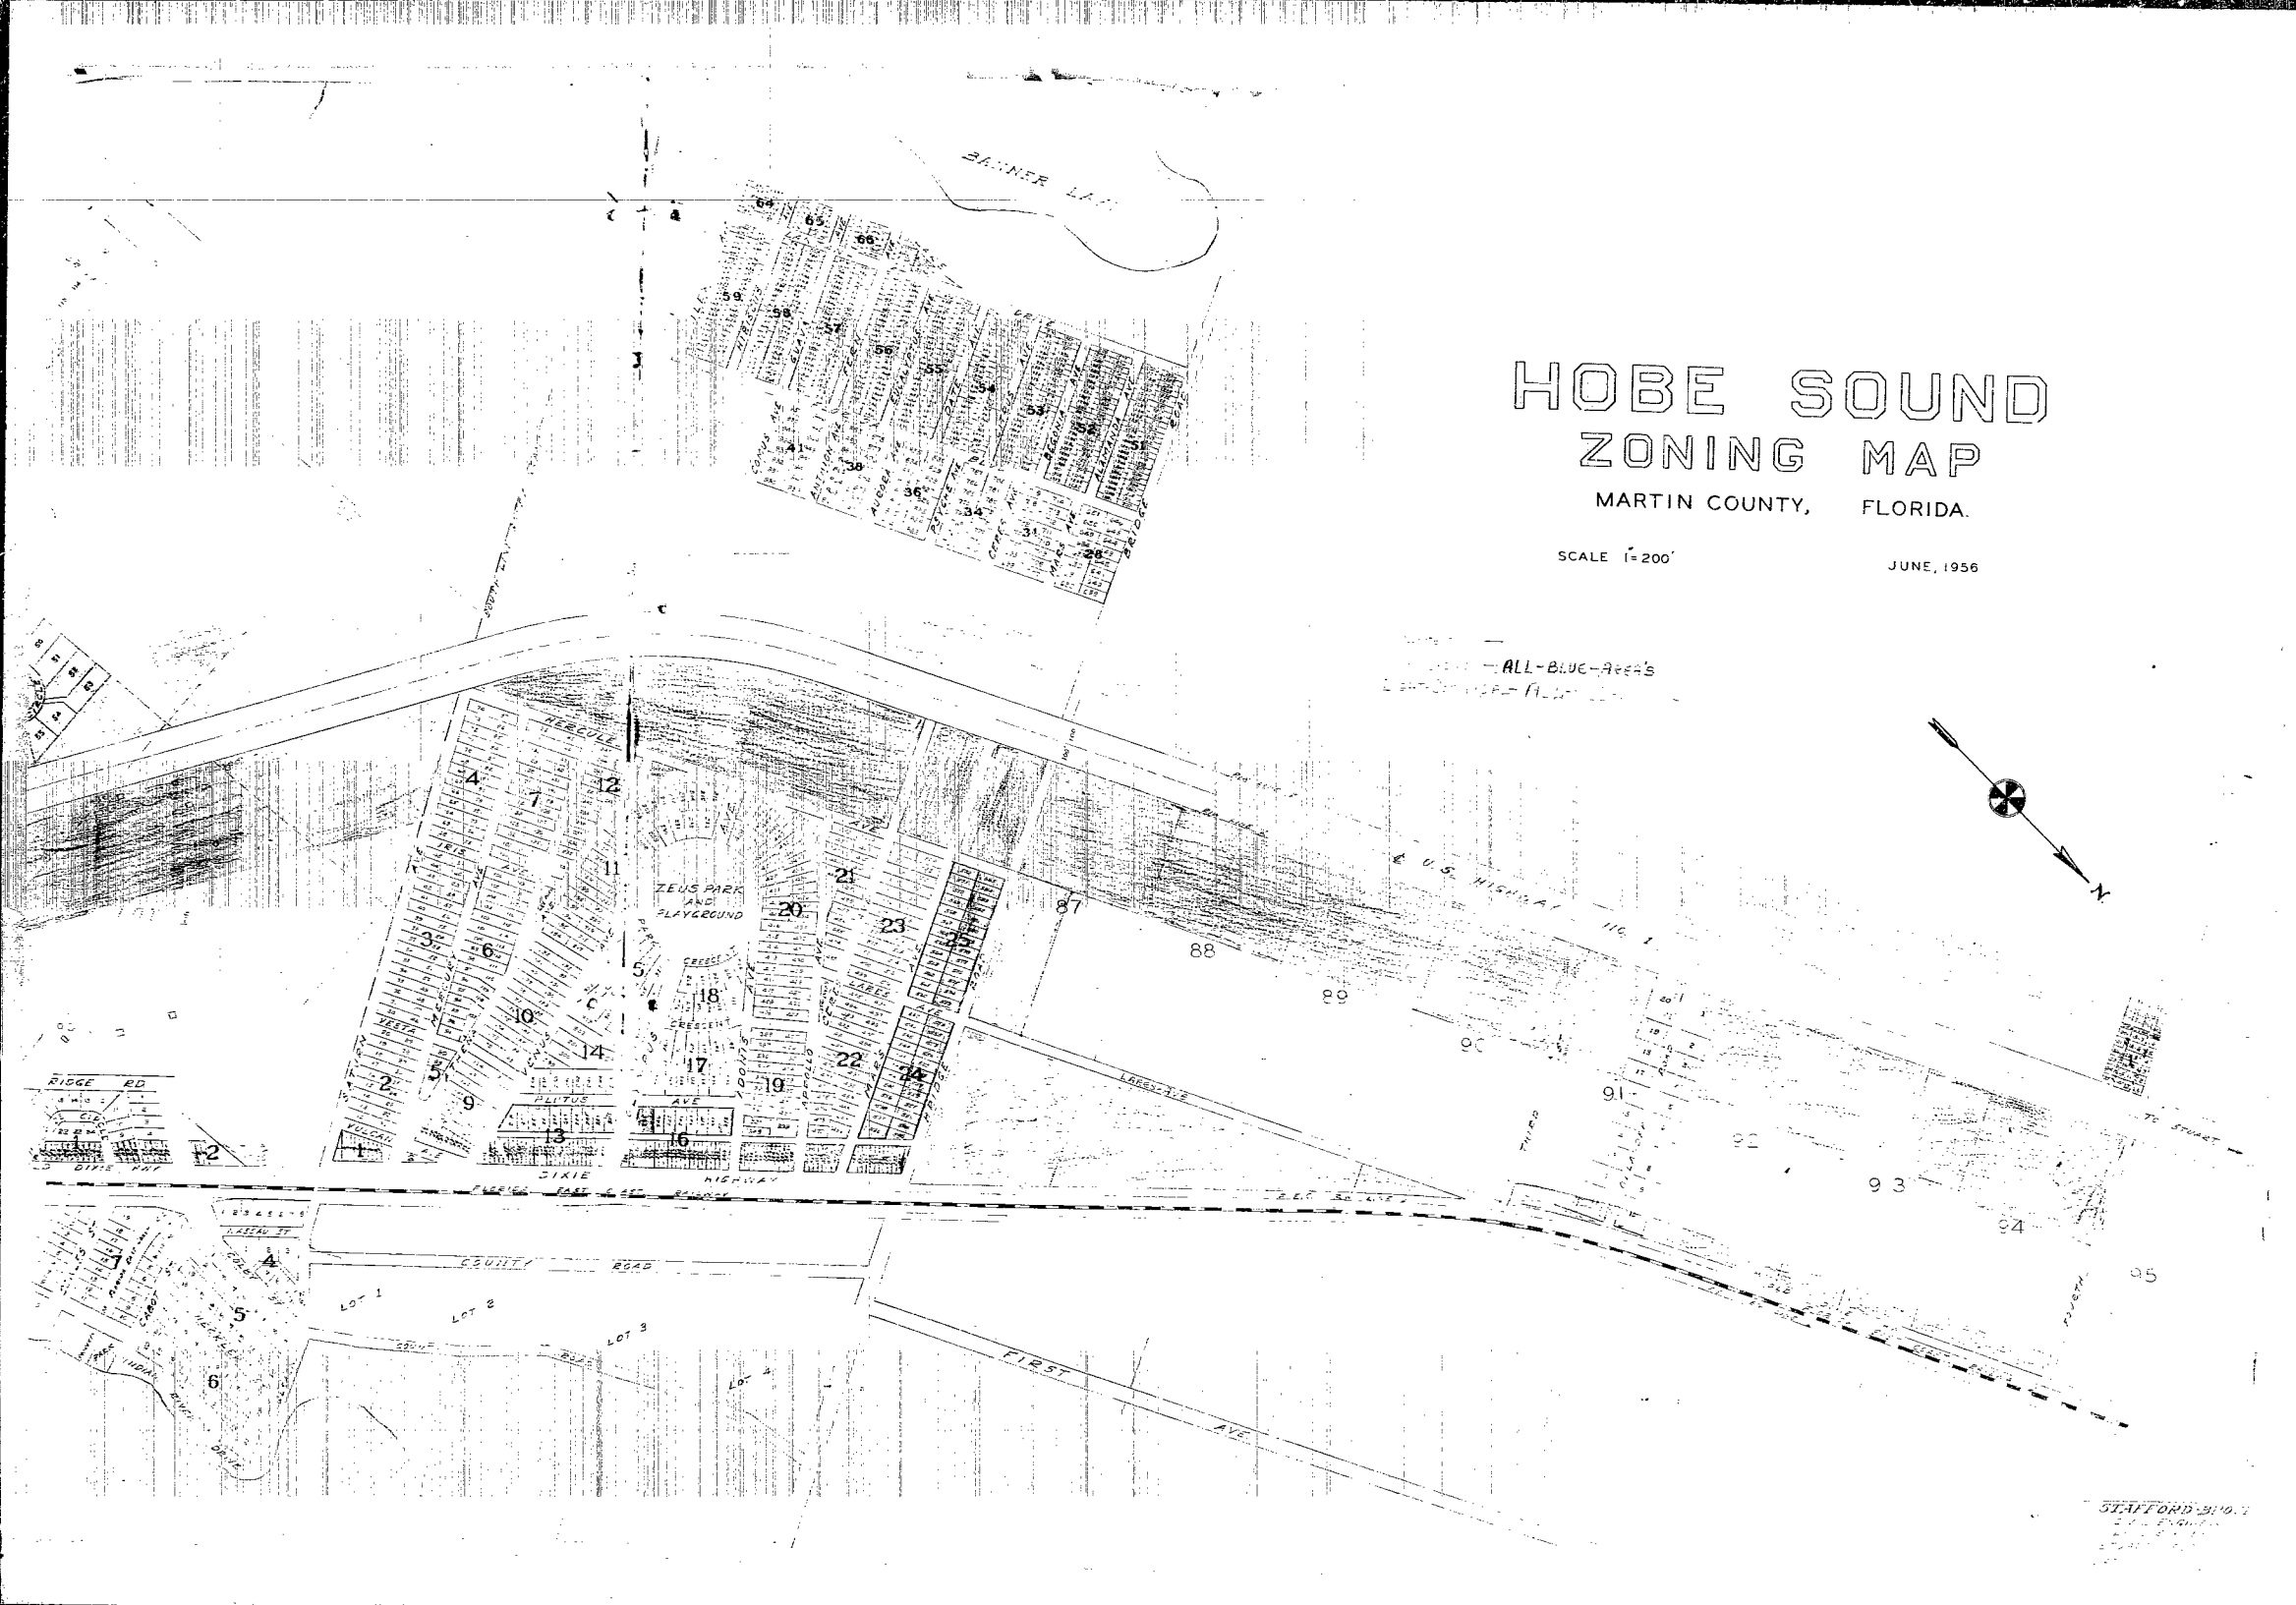

Page 6

- R-2
- R-2B
- HR-1
- R-1A
- R-2A
- E-1
- A-1A
- C-1
- HC-1A
- HC-1
- C-2
- C-3
- M-1
- G
- HP

NORTH HOBE SOUND AND
 JUPITER ISLAND, FLORIDA
 (NORTH HALF)

PLANNED BY THE CITY OF JUPITER
 PREPARED BY THE CITY ENGINEER
 DATE: 1958

HOBE SOUND ZONING MAP

MARTIN COUNTY, FLORIDA.

SCALE 1"=200'

JUNE, 1956

STAFFORD 310.2
21 - 1956
1:1000
1:1000

Hope Sound Zoning Map
June 1956

Commercial
Light Commercial
Residential

NORTH HOPE SOUND AND
JUPITER ISLAND 2, FLORIDA

THURSDAY, MAY 1, 1968

Hope Sound

6-8

NORTH HOBE SOUND AND
 JUPITER ISLAND, FLORIDA
 (NORTH HALF)

Hole Saw
 6A