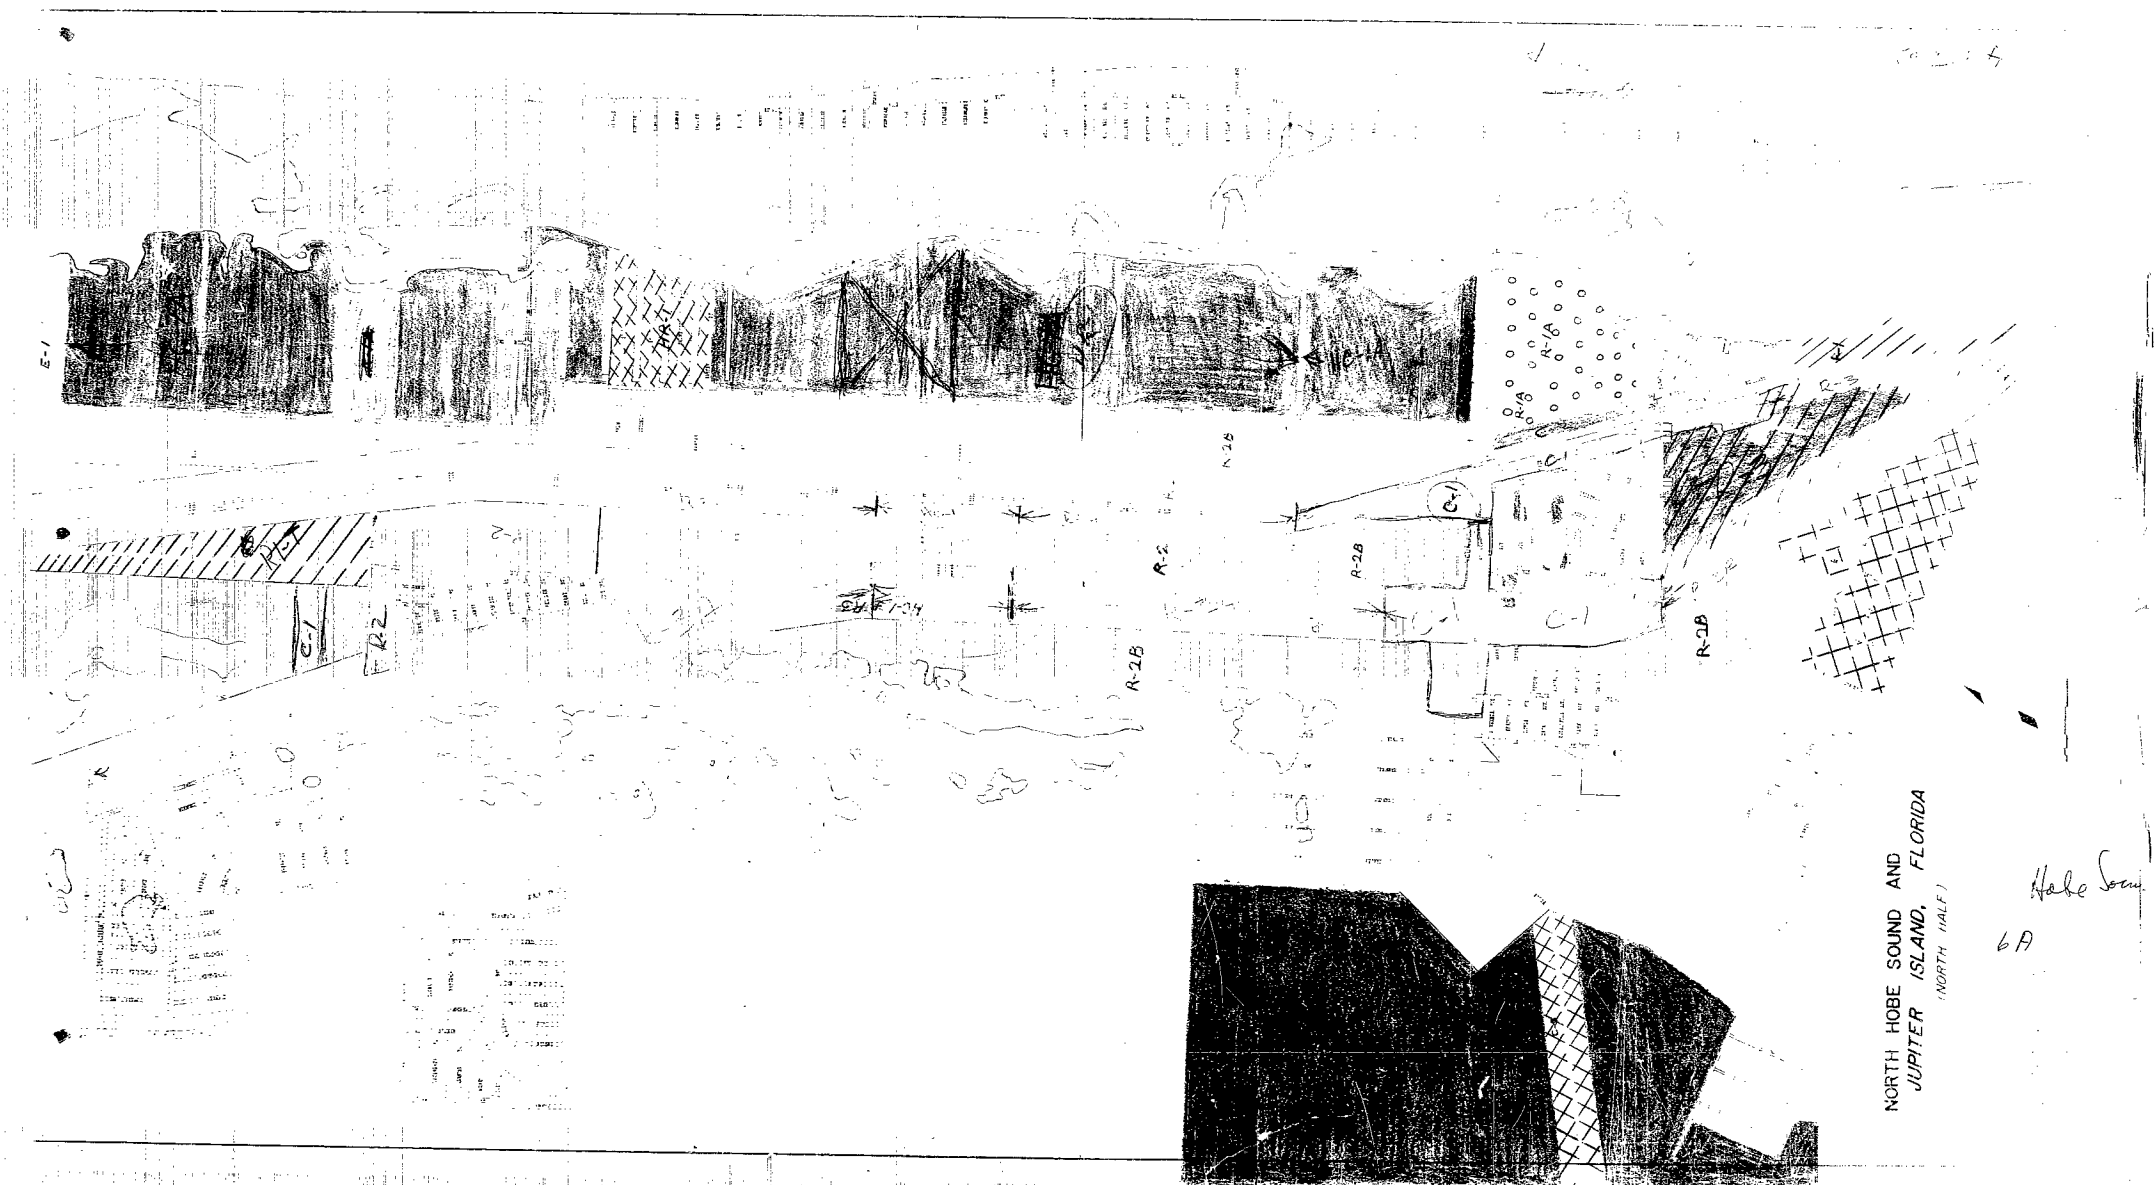

HOBE SOUND ZONING MAP

MARTIN COUNTY, FLORIDA.

SCALE 1"=200'

JUNE, 1956

STAFFORD 310.2
21 - 1956
1:1000
1:1000

Hope Sound Zoning Map
June 1956

Commercial
Light Commercial
Residential

NORTH HOPE SOUND AND
JUPITER ISLAND 2, FLORIDA

THURSDAY, MAY 1, 1968

Hope Sound

6-8

NORTH HOBE SOUND AND
 JUPITER ISLAND, FLORIDA
 (NORTH HALF)

Hole Saw
 6A